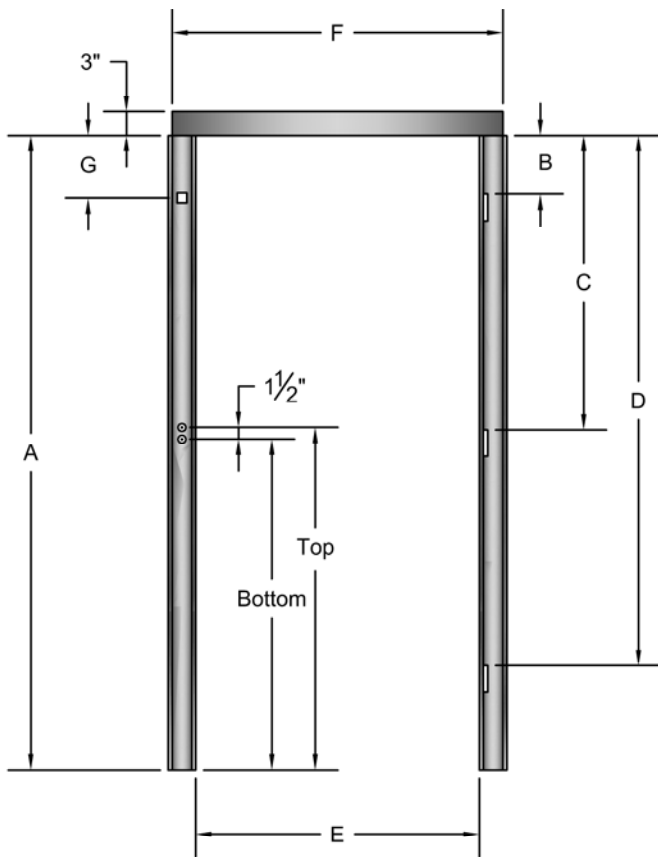

ACCREDITED HOME ELEVATOR FRAMING FOR STEEL DOOR FRAMES

WIDTH OF DOOR FRAME	ROUGH Opening NO Trim Boards	FINISH Opening with Trim Boards
30"	38	36 1/2"
32"	40	38 1/2"
34"	42	40 1/2"
36"	44	42 1/2"

HEIGHT OF DOOR FRAME	ROUGH Opening NO Trim Boards	FINISH Opening with Trim Boards
80	84 3/4"	84
84	88 3/4"	88
96	100 3/4"	100

APPROVED BY:		DATE:	
A.H.E. MANUFACTURING INC.			
127 RT 9 SOUTH		BARNEGAT, NJ	
MODEL:		DEALER:	
343-Size-Height-Side		ACCREDITED HOME ELEVATOR	
SCALE:	DATE:	DRAWN BY:	DRAWING NUMBER:
NONE	11/21/19	BM	-
JOB: STEEL DOOR FRAME INSTALLATION			

80" & 84" Steel Door Frame

96" Steel Door Frame

Door Height	A	Button Holes		Top Of Hinge * Positions			G	H
		Top	Bottom	B	C	D		
80"	80-5/8"	43-1/2"	42"	7-1/2"	37 7/16"	67 3/8"	8	39.25
84"	84-5/8"	43-1/2"	42"	7-1/2"	39-7/16"	71-3/8"	12	43.25
96"	96-5/8"	43-1/2"	43"	See Drawing for Dimensions			24	55.25

Door Width	E	F
30"	30"	36"
32"	32"	38"
34"	34"	40"
36"	36"	42"

APPROVED BY:		DATE:	
		A.H.E. MANUFACTURING INC.	
		127 RT 9 SOUTH BARNEGAT, NJ (800)-488-5905	
MODEL:		DEALER:	
343-Size-Height-Side		ACCREDITED HOME ELEVATOR	
SCALE:	DATE:	DRAWN BY:	DRAWING NUMBER:
NONE	11/21/19	BM	-
JOB: STEEL DOOR FRAME INSTALLATION			