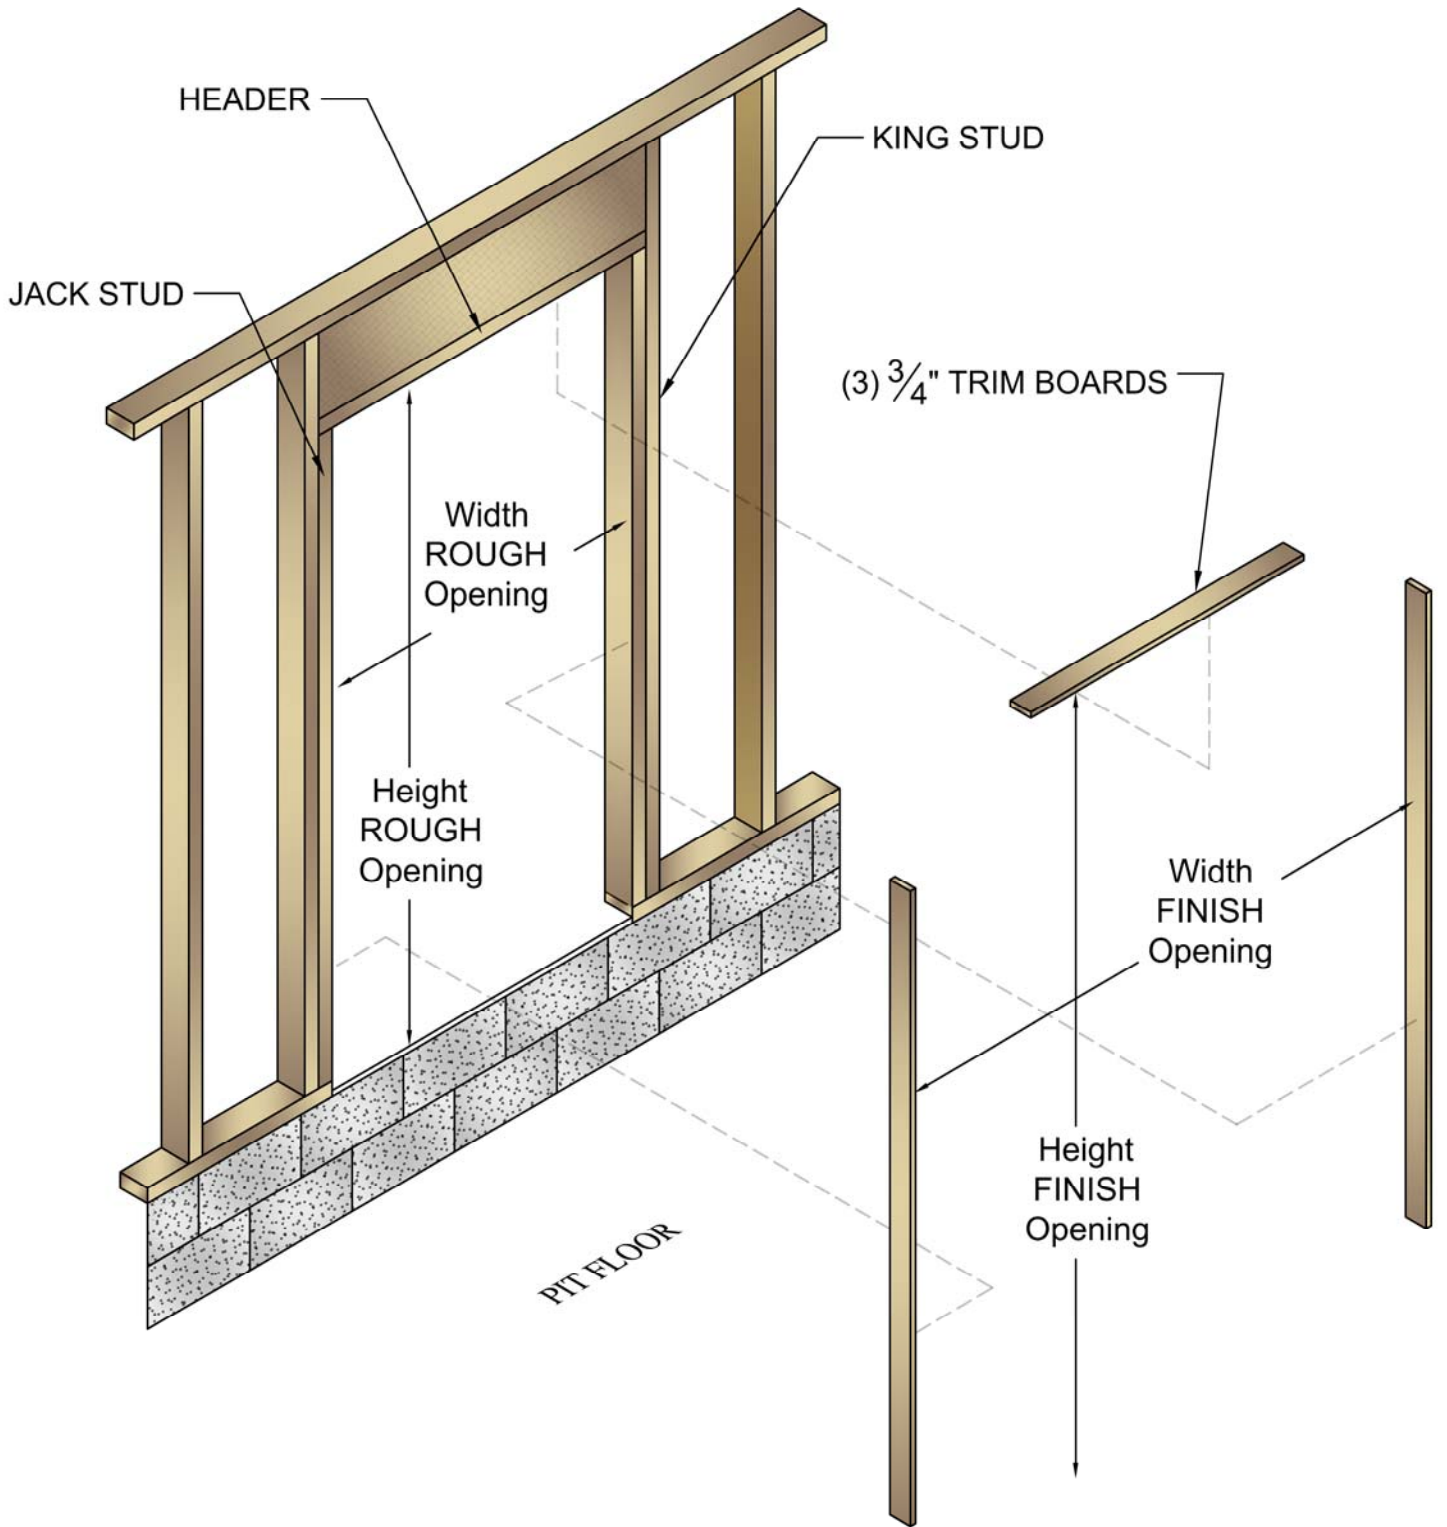

APPROVED BY:		DATE:	
 ACCREDITED HOME ELEVATOR		A.H.E. MANUFACTURING INC. 127 RT 9 SOUTH BARNEGAT, NJ (800)-488-5905	
		MODEL: 343-Size-Height-Side	DEALER: ACCREDITED HOME ELEVATOR
SCALE:	DATE:	DRAWN BY:	DRAWING NUMBER:
NONE	11/21/19	-	-
JOB: STEEL DOOR FRAMES & ACCORDION GATE			

ACCREDITED HOME ELEVATOR FRAMING FOR STEEL DOOR FRAMES

WIDTH OF DOOR FRAME	ROUGH Opening NO Trim Boards	FINISH Opening with Trim Boards
30"	38	36 1/2"
32"	40	38 1/2"
34"	42	40 1/2"
36"	44	42 1/2"

HEIGHT OF DOOR FRAME	ROUGH Opening NO Trim Boards	FINISH Opening with Trim Boards
80	84 3/4"	84
84	88 3/4"	88
96	100 3/4"	100

APPROVED BY:		DATE:	
A.H.E. MANUFACTURING INC.			
127 RT 9 SOUTH		BARNEGAT, NJ	
MODEL:		DEALER:	
343-Size-Height-Side		ACCREDITED HOME ELEVATOR	
SCALE:	DATE:	DRAWN BY:	DRAWING NUMBER:
NONE	11/21/19	BM	-
JOB: STEEL DOOR FRAME INSTALLATION			

80" & 84" Steel Door Frame

96" Steel Door Frame

Door Height	A	Button Holes		Top Of Hinge * Positions			G	H
		Top	Bottom	B	C	D		
80"	80-5/8"	43-1/2"	42"	7-1/2"	37 7/16"	67 3/8"	8	39.25
84"	84-5/8"	43-1/2"	42"	7-1/2"	39-7/16"	71-3/8"	12	43.25
96"	96-5/8"	43-1/2"	43"	See Drawing for Dimensions			24	55.25