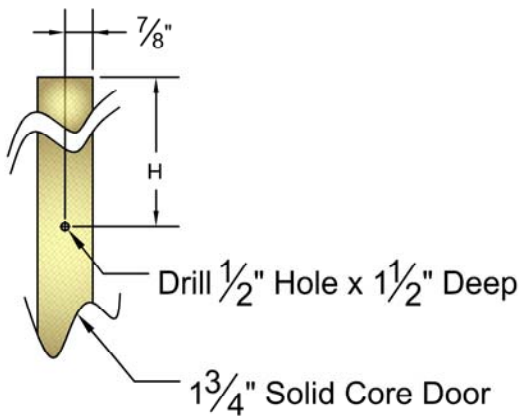

APPROVED BY:		DATE:	
 ACCREDITED HOME ELEVATOR		A.H.E. MANUFACTURING INC. 127 RT 9 SOUTH BARNEGAT, NJ (800)-488-5905	
		MODEL: 343-Size-Height-Side	DEALER: ACCREDITED HOME ELEVATOR
SCALE:	DATE:	DRAWN BY:	DRAWING NUMBER:
NONE	11/21/19	-	-
JOB: STEEL DOOR FRAMES & ACCORDION GATE			

ACCREDITED HOME ELEVATOR FRAMING FOR STEEL DOOR FRAMES

WIDTH OF DOOR FRAME	ROUGH Opening NO Trim Boards	FINISH Opening with Trim Boards
30"	38	36 1/2"
32"	40	38 1/2"
34"	42	40 1/2"
36"	44	42 1/2"

HEIGHT OF DOOR FRAME	ROUGH Opening NO Trim Boards	FINISH Opening with Trim Boards
80	84 3/4"	84
84	88 3/4"	88
96	100 3/4"	100

APPROVED BY:		DATE:	
A.H.E. MANUFACTURING INC.			
127 RT 9 SOUTH		BARNEGAT, NJ	
MODEL:		DEALER:	
343-Size-Height-Side		ACCREDITED HOME ELEVATOR	
SCALE:	DATE:	DRAWN BY:	DRAWING NUMBER:
NONE	11/21/19	BM	-
JOB: STEEL DOOR FRAME INSTALLATION			