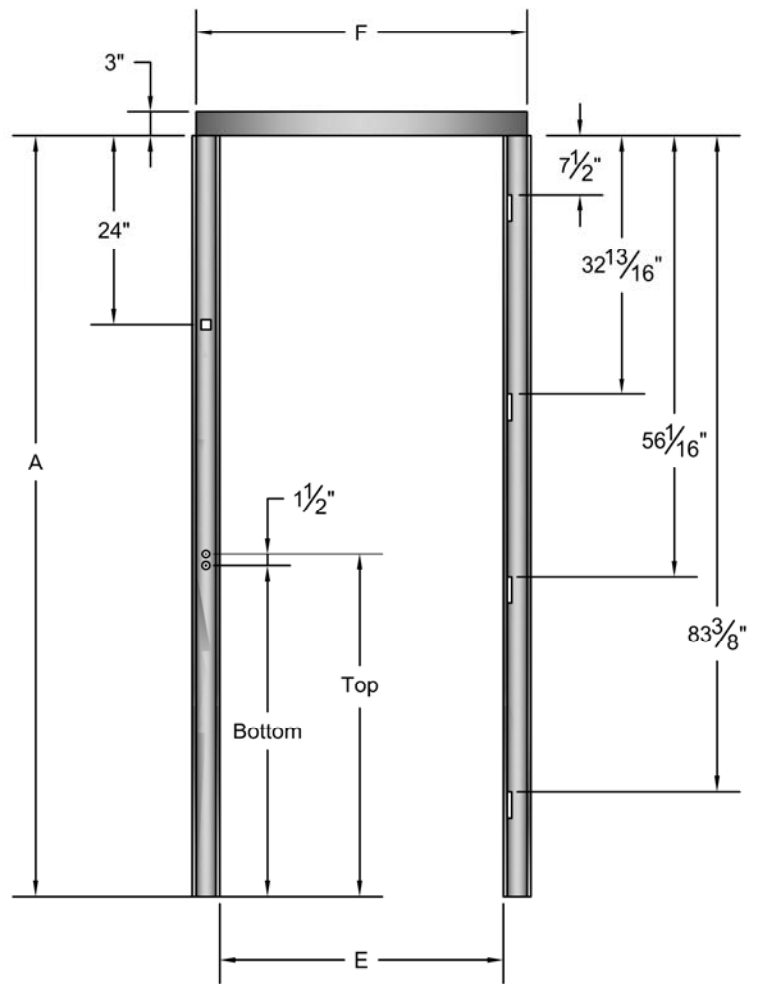

ACCREDITED HOME ELEVATOR FRAMING FOR STEEL DOOR FRAMES

WIDTH OF DOOR FRAME	ROUGH Opening NO Trim Boards	FINISH Opening with Trim Boards
30"	38	36 1/2"
32"	40	38 1/2"
34"	42	40 1/2"
36"	44	42 1/2"

HEIGHT OF DOOR FRAME	ROUGH Opening NO Trim Boards	FINISH Opening with Trim Boards
80	84 3/4"	84
84	88 3/4"	88
96	100 3/4"	100

APPROVED BY:		DATE:	
A.H.E. MANUFACTURING INC.			
127 RT 9 SOUTH		BARNEGAT, NJ	
MODEL:		DEALER:	
343-Size-Height-Side		ACCREDITED HOME ELEVATOR	
SCALE:	DATE:	DRAWN BY:	DRAWING NUMBER:
NONE	11/21/19	BM	-
JOB: STEEL DOOR FRAME INSTALLATION			

80" & 84" Steel Door Frame

96" Steel Door Frame

Door Height	A	Button Holes		Top Of Hinge * Positions			G	H
		Top	Bottom	B	C	D		
80"	80-5/8"	43-1/2"	42"	7-1/2"	37 7/16"	67 3/8"	8	39.25
84"	84-5/8"	43-1/2"	42"	7-1/2"	39-7/16"	71-3/8"	12	43.25
96"	96-5/8"	43-1/2"	43"	See Drawing for Dimensions			24	55.25

Door Width	E	F
30"	30"	36"
32"	32"	38"
34"	34"	40"
36"	36"	42"

APPROVED BY:		DATE:	
		A.H.E. MANUFACTURING INC.	
		127 RT 9 SOUTH BARNEGAT, NJ (800)-488-5905	
MODEL:		DEALER:	
343-Size-Height-Side		ACCREDITED HOME ELEVATOR	
SCALE:	DATE:	DRAWN BY:	DRAWING NUMBER:
NONE	11/21/19	BM	-
JOB: STEEL DOOR FRAME INSTALLATION			