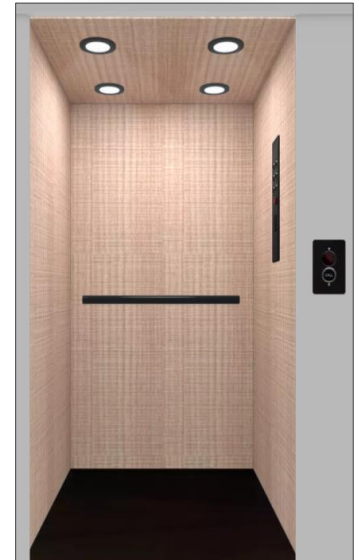

Style: Indigo

Style: Veranda Teak

Shown in Park Elm

Style: Satin Stainless

Style: White Cypress

Style: Studio Teak

Style: Great Bear

Accredited Home Elevator Company