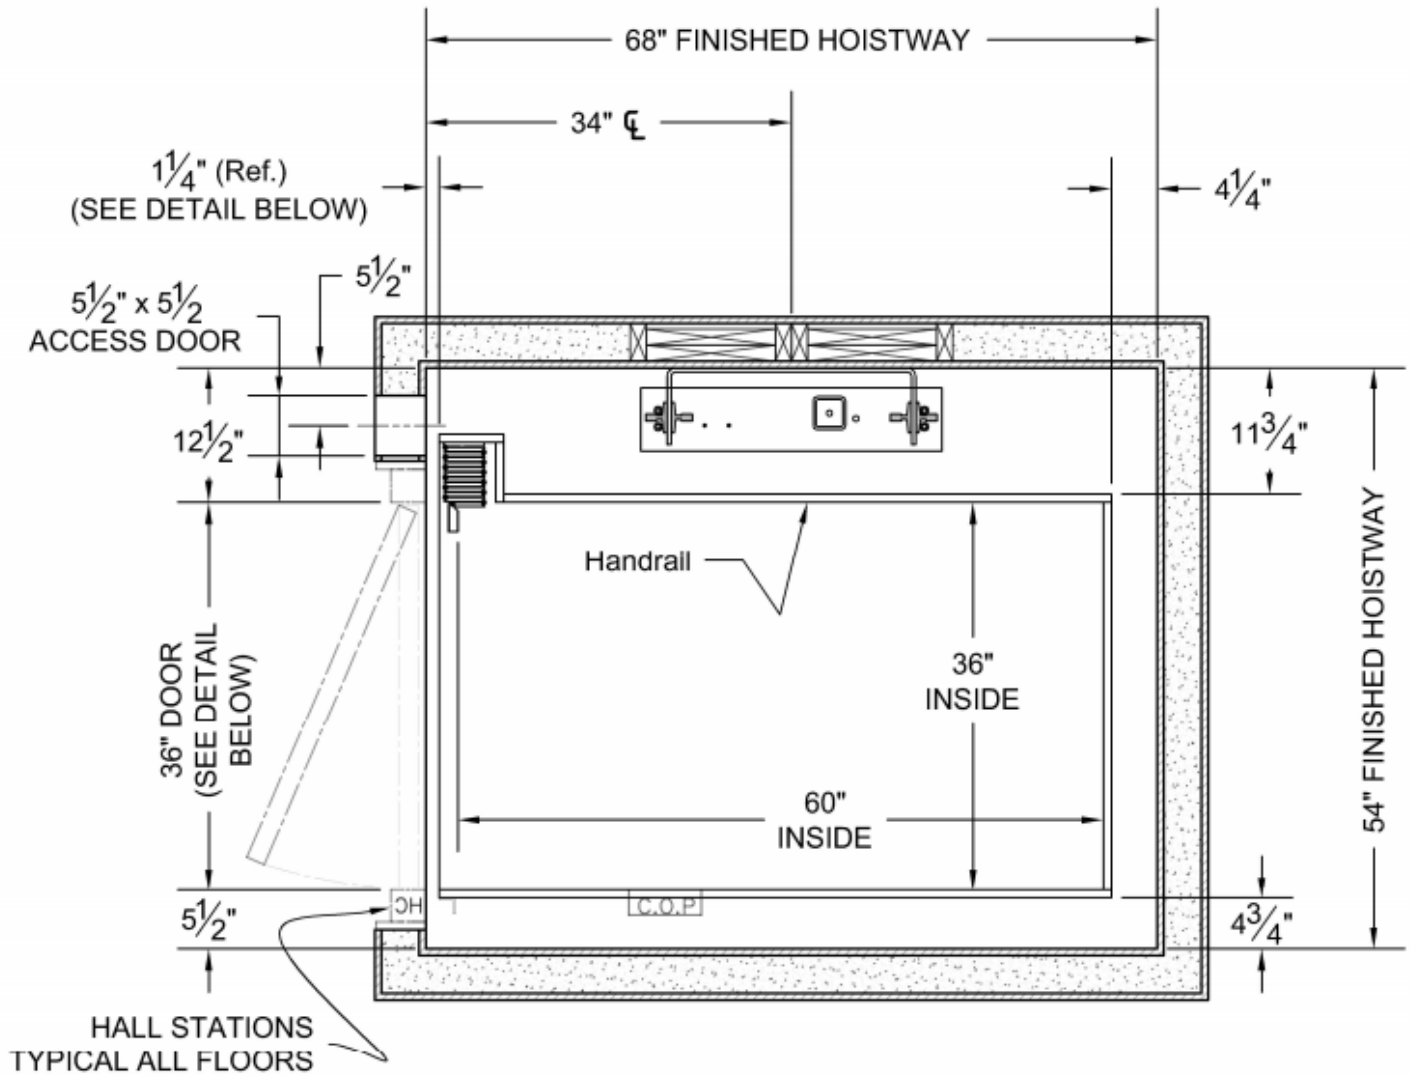

# RAILS LEFT

**36 X 60 (15 sq ft)**

**Accredited Home Elevator Company**

**www.accelelevator.com (800) 488 5905**

AHE | 127 S Main Street Barnegat, NJ 08005 | marketing@accelelevator.com